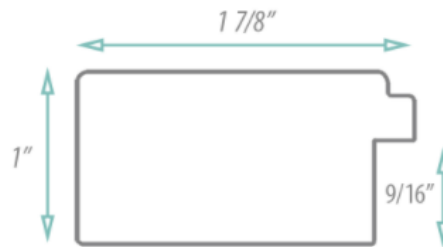

SPECIFICATION SHEET

FRAMED MIRROR

MODEL#: FM 79672-24X36

FRAMED MIRRORS COLLECTION

FEATURES:

- ONE 24X36" HIGH RESOLUTION SILVER PLATE GLASS MIRROR SIZE W/ DECORATIVE FRAME.
- "WALL HUGGER" HANGER FOR MOUNTING INCLUDED.
- STANDARD MOUNTING STYLE IS VERTICAL. FOR HORIZONTAL, PLEASE SPECIFY WHEN ORDERING.
- PACKED IN FOUR WALL (FOLDED DOUBLE WALL) CORRUGATION.
- STYLE: MODERN
- COLOR: BLACK
- FINISH: MATTE

MIRROR FINISHES:

- FLAT POLISHED EDGE
- BEVELED EDGE

OVERALL SIZE DIMENSION: 29" WIDE X 40" HIGH X 1" DEEP